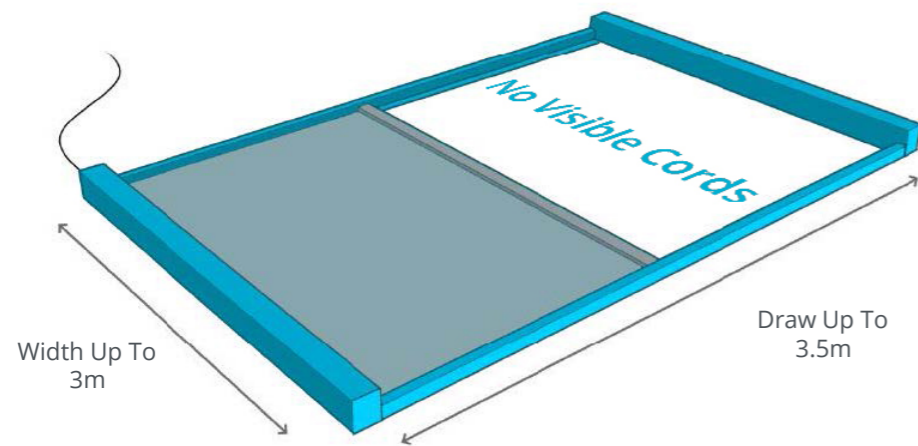

THE ZEUS electric roof blind

Mains Powered

Smart Home

Voice Activated

24KG
Applied Tension

5 YEAR
Warranty

24KG
APPLIED TENSION

From £4,740
Including Installation & VAT